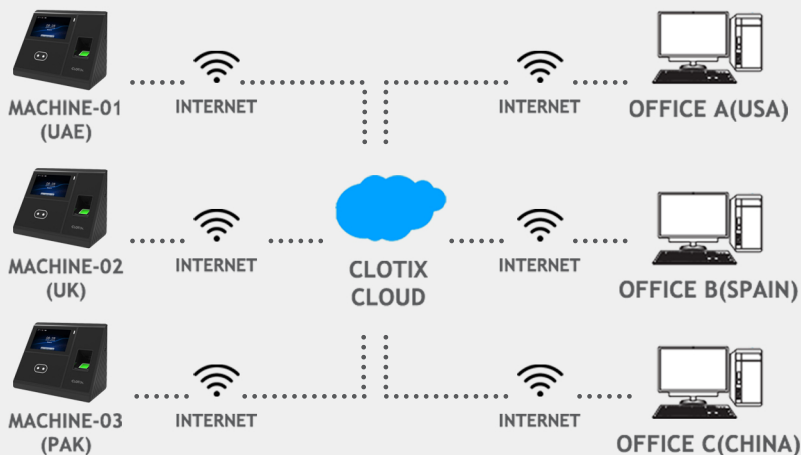

CARA 11

**FACE ATTENDANCE &
ACCESS CONTROL TERMINAL**

FACE 1000	THUMB 10000	RFID 1000	PASSWORD 1000	BATTERY YES	TRANSACTION 200,000

Features

- Night Vision Facial Recognition
- Better hygiene with touchless biometric authentication
- Anti-spoofing algorithm against print attack (laser, color and B/W photos), videos attack
- Available card modules: 12.5 KHz EM card / 13.56MHz IC card (MF)
- Supplement light with adjustable brightness
- Multiple Verification Methods: Face / Fingerprint / Card / Password
- Facial verification available with masks

CARA 11

is Suitable for More
Environments
With Built-in IR LEDs

Attendance

of Multiple Branches from
Multiple Locations
any time from any device

Specifications

Biometric Measurement	Face + Fingerprint
User capacity	1000 (can be up)
Fingerprint capacity	10000
Log capacity	200000
CPU	1GHz
LCD display	4.3" Touch color screen 800x480 pixel
Interface	TCP/IP, USB (host and slave), 2 × Relay, wiegand in & out, RS485
Language	English, Arabic, French, Korean, Spanish, Portuguese, etc
Attendance mode	Face + Fingerprint Face or Fingerprint or Password or Card or Face+card or Face+Password or Fingerprint+Password or Card+Password or Fingerprint+Card+Password
Voice instruction	16-bit Hi-Fi voice & sound indication
Verification time	< 0.5 second
FRR (False Rejection Rate)	< 1%
FAR (False Acceptance Rate)	< 0.0001%
Power source	12VDC/2A
Operating temperature	0°C-45°C
Operating humidity	< 90%RH
Weight (kg)	0.65
Dimensions (mm)	199 x 145 x 90
Supported Software	ClotixAttendance Desktop/ Cloud Clotix Attendance (Payroll Additional)

Flow & Configuration

Dimensions (mm)

Application

Can be install at Pedestrian Passages in Residential Quarters, Office Buildings, Schools, Government Agencies, Tourist Attractions, Factory Sites, etc

Cloud / Desktop Software Supports