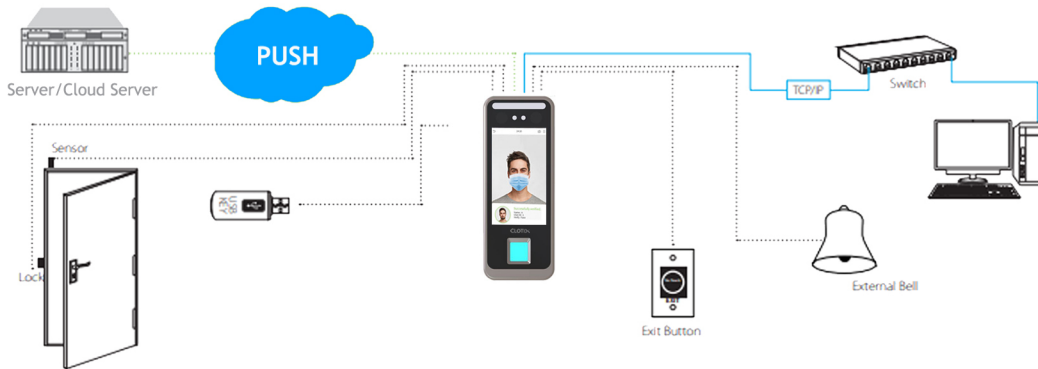

TRANSACTION
200,000

Features

- Visible Light Facial Recognition
- Better hygiene with touchless biometric authentication and masked individual identification
- Anti-spoofing algorithm against print attack (laser, color and B/W photos), videos attack and 3D mask attack
- Available card modules: 12.5 KHz EM card / 13.56MHz IC card (MF)
- Supplement light with adjustable brightness
- Multiple Verification Methods: Face / Palm / Fingerprint / Card / Password
- Mask detection; facial verification available with masks

CVP-4

is Suitable for More
Environments

With Smart Fill Light

Attendance

of Multiple Branches from

Multiple Locations

any time from any device

Specifications

Biometric Measurement	Face + Fingerprint + Card + Password
User capacity	2000 (can be up)
Face	2000
Fingerprint	10000
Card	2000
Log capacity	200000
CPU	Dual-Core 1.2GHZ
Operating system	LINUX
LCD display	4" TFT IPS touch color screen(480*800)
Camera	Binocular camera 100 Megapixel
RAM	256MB
ROM	256MB
Communication mode	TCP/IP, USB 2.0, U-disk, WiFi, Wigan in and out
Access Control Output	Wiegand 26/34, RS485, door magnetism, electric lock, open button, electric bell, door bell
Recognition distance	0.5-2 meters (Live detection: 0.5~1meter)
Use environment	Indoor
Power source	12VDC/2A
Operating temperature	'-30 ° C - + 60 ° C
Operating humidity	10%~90%
Weight (kg)	0.65
Dimensions (mm)	188x73.5x24
Supported Software	ClotixAttendance Desktop/ Cloud Clotix Attendance (Payroll Additional)

Flow & Configuration

Dimensions (mm)

Application

Can be install at Pedestrian Passages in Residential Quarters, Office Buildings, Schools, Government Agencies, Tourist Attractions, Factory Sites, etc

Cloud / Desktop Software Supports