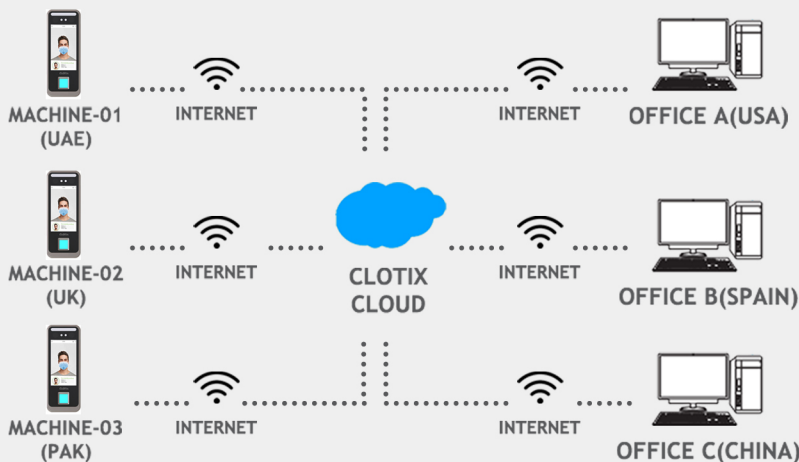

CVP-4

VISIBLE LIGHT FACE ATTENDANCE & ACCESS CONTROL TERMINAL

Ultra Wide Dynamic Detection + Capture + Recognition

FACE
2000

THUMB
10000

RFID
2000

PASSWORD
2000

BATTERY
YES

TRANSACTION
200,000

Features

- Visible Light Facial Recognition
- Better hygiene with touchless biometric authentication and masked individual identification
- Anti-spoofing algorithm against print attack (laser, color and B/W photos), videos attack and 3D mask attack
- Available card modules: 12.5 KHz EM card / 13.56MHz IC card (MF)
- Supplement light with adjustable brightness
- Multiple Verification Methods: Face / Palm / Fingerprint / Card / Password
- Mask detection; facial verification available with masks

CVP-4

is Suitable for More
Environments

With Smart Fill Light

Attendance

of Multiple Branches from

Multiple Locations

any time from any device

Specifications

Flow & Configuration

Dimensions (mm)

Application

Can be install at Pedestrian Passages in Residential Quarters, Office Buildings, Schools, Government Agencies, Tourist Attractions, Factory Sites, etc

Cloud / Desktop Software Supports