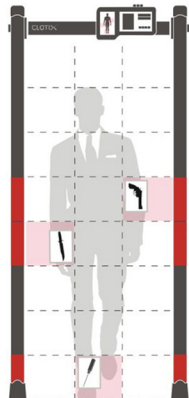

CP1000

24 ZONES

PORTABLE WALKTHROUGH METAL DETECTOR GATE

Product Introduction

CP1000 walk through metal detector foldable is an Anti-terrorist and Police equipment to check whether there are any metal items been hid in the body, such as metals, guns, controlled knives and so on. It's portable and foldable, waterproof, can be transported in a car or van, and single person assembly without tools less than 5 minutes, optional built in black-up battery which can working at least 40 hours.

General Specification

Sensitivity level: 100
Each zone sensitivity level: 255 (Adjustable)
Power consumption: 12 W
Working frequency :1~100 bands
Highest standard: Metal size ≥ 6 g
External Dimension: 2240x870x500mm
Passage Dimension:2051x710x500mm
Fold Dimension:889x606x484mm
Packing Dimension: 985x700x570mm
N.W/G.W: 48KG/ 53KG
Humidity:99%,non-condensing
Working voltage: AC110V~240V 50/60Hz
Working environment temperature: -40°C~+85°C

Advanced Features

- **IP Grade: IP67 superior waterproof performance.**
- **7-inch LCD touch screen, simple operation**
- **Power supply: the whole system is equipped with 12000mah polymer battery**
- 255 adjustable sensibility levels.
- 24 individual detect zones.
- Self-diagnostic, it will inform the user when exit the system.
- Memory Feature Stores Settings for last operator when power off.
- DSP and Microprocessor Controlled, login into the control panel safely.
- Head-to-Toe, Zone Specific Detected.
- Mobile APP achieve remote control(optional)
- Self-calibration once power on.
- Automatic counting function