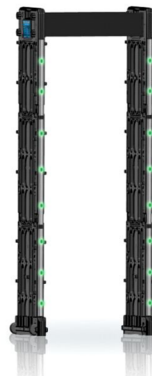

CP1000

24 ZONES

PORTABLE WALKTHROUGH METAL DETECTOR GATE

Product Introduction

CP1000 walk through metal detector foldable is an Anti-terrorist and Police equipment to check whether there are any metal items been hid in the body, such as metals, guns, controlled knives and so on. It's portable and foldable, waterproof, can be transported in a car or van, and single person assembly without tools less than 5 minutes, optional built in black-up battery which can working at least 40 hours.

General Specification

Sensitivity level: 100
Each zone sensitivity level: 255 (Adjustable)
Power consumption: 12 W
Working frequency :1~100 bands
Highest standard: Metal size ≥ 6 g
External Dimension: 2240x870x500mm
Passage Dimension:2051x710x500mm
Fold Dimension:889x606x484mm
Packing Dimension: 985x700x570mm
N.W/G.W: 48KG/ 53KG
Humidity:99%,non-condensing
Working voltage: AC110V~240V 50/60Hz
Working environment temperature: -40°C~+85°C

Advanced Features

- **IP Grade: IP67 superior waterproof performance.**
- **7-inch LCD touch screen, simple operation**
- **Power supply: the whole system is equipped with 12000mah polymer battery**
- 255 adjustable sensibility levels.
- 24 individual detect zones.
- Self-diagnostic, it will inform the user when exit the system.
- Memory Feature Stores Settings for last operator when power off.
- DSP and Microprocessor Controlled, login into the control panel safely.
- Head-to-Toe, Zone Specific Detected.
- Mobile APP achieve remote control(optional)
- Self-calibration once power on.
- Automatic counting function