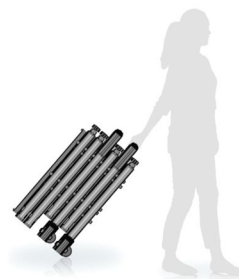

CP1000

24 ZONES

PORTABLE WALKTHROUGH METAL DETECTOR GATE

Product Introduction

CP1000 walk through metal detector foldable is an Anti-terrorist and Police equipment to check whether there are any metal items been hid in the body, such as metals, guns, controlled knives and so on. It's portable and foldable, waterproof, can be transported in a car or van, and single person assembly without tools less than 5 minutes, optional built in black-up battery which can working at least 40 hours.

General Specification

Sensitivity level: 100
Each zone sensitivity level: 255 (Adjustable)
Power consumption: 12 W
Working frequency :1~100 bands
Highest standard: Metal size ≥ 6 g
External Dimension: 2240x870x500mm
Passage Dimension:2051x710x500mm
Fold Dimension:889x606x484mm
Packing Dimension: 985x700x570mm
N.W/G.W: 48KG/ 53KG
Humidity:99%,non-condensing
Working voltage: AC110V~240V 50/60Hz
Working environment temperature: -40°C~+85°C

Advanced Features

- **IP Grade: IP67 superior waterproof performance.**
- **7-inch LCD touch screen, simple operation**
- **Power supply: the whole system is equipped with 12000mah polymer battery**
- 255 adjustable sensibility levels.
- 24 individual detect zones.
- Self-diagnostic, it will inform the user when exit the system.
- Memory Feature Stores Settings for last operator when power off.
- DSP and Microprocessor Controlled, login into the control panel safely.
- Head-to-Toe, Zone Specific Detected.
- Mobile APP achieve remote control(optional)
- Self-calibration once power on.
- Automatic counting function